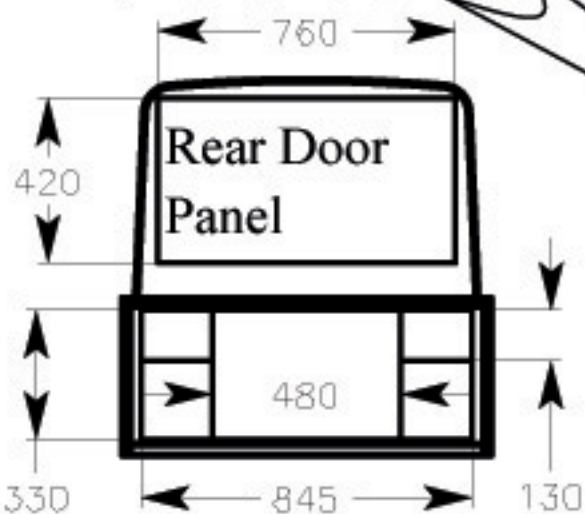

# HARD TOP OPTION

Roof Ads X 2

Rear Door Side Panel

Main Side Panel

Tailgate Panel

SOME SPACE IS USED BY THE REAR LIGHTS  
PLEASE TAKE THE LIGHTING FITTED INTO  
CONSIDERATION WHEN CHOOSING AD SIZE

Front

Front Panel

Total Wrap - Length 1665 x 2  
ie from side rear to Front Midpoint.

All Sizes Shown Are  
Minimums and on  
Relatively Flat Surfaces

The body Hard Top has surfaces with  
double curvatures, a skilled company  
could completely brand these using  
special films. They would have to advise  
on the many branding possibilities that  
this process could offer.