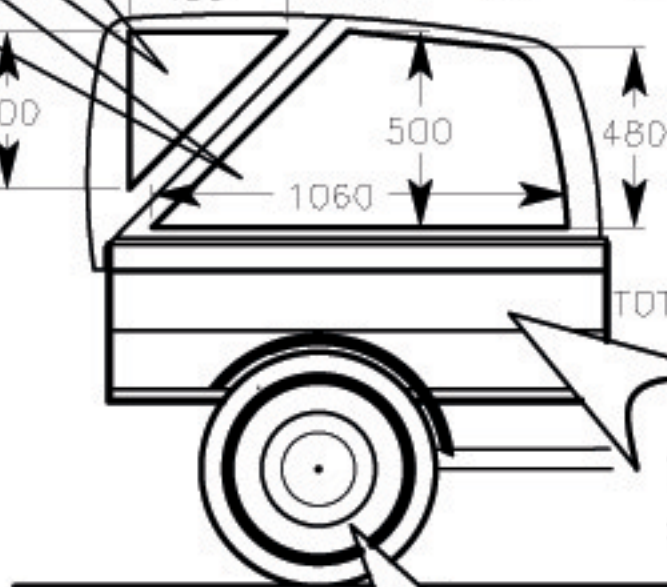

# HARD TOP OPTION

Roof Ads X 2

Rear Door Side Panel

Main Side Panel

Tailgate Panel

SOME SPACE IS USED BY THE REAR LIGHTS  
PLEASE TAKE THE LIGHTING FITTED INTO  
CONSIDERATION WHEN CHOOSING AD SIZE

Front

Front Panel

Total Wrap - Length 1665 x 2  
ie from side rear to Front Midpoint.

All Sizes Shown Are  
Minimums and on  
Relatively Flat Surfaces

The body Hard Top has surfaces with  
double curvatures, a skilled company  
could completely brand these using  
special films. They would have to advise  
on the many branding possibilities that  
this process could offer.