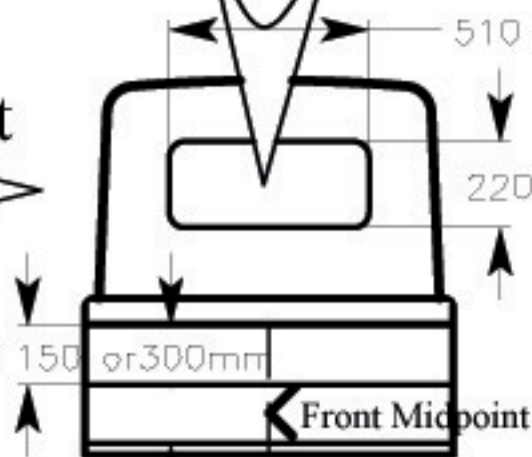

# HARD TOP OPTION

Roof Ads X 2

Rear Door Side Panel

Main Side Panel

Tailgate Panel

SOME SPACE IS USED BY THE REAR LIGHTS  
PLEASE TAKE THE LIGHTING FITTED INTO  
CONSIDERATION WHEN CHOOSING AD SIZE

Front

Front Panel

Total Wrap - Length 1665 x 2  
ie from side rear to Front Midpoint.

All Sizes Shown Are  
Minimums and on  
Relatively Flat Surfaces

The body Hard Top has surfaces with  
double curvatures, a skilled company  
could completely brand these using  
special films. They would have to advise  
on the many branding possibilities that  
this process could offer.

## STICK ON ADS' PRINTED ON VINYL

Wheel Discs X 2

STICK ON AD' PRINTED ON VINYL GRAPHICS  
MUST FIT INTO CONCENTRIC CIRCLES / RING  
NOTE : CYCLES MAXIMUS.COM LOGO  
MOULDED IN TO INSIDE SPACE