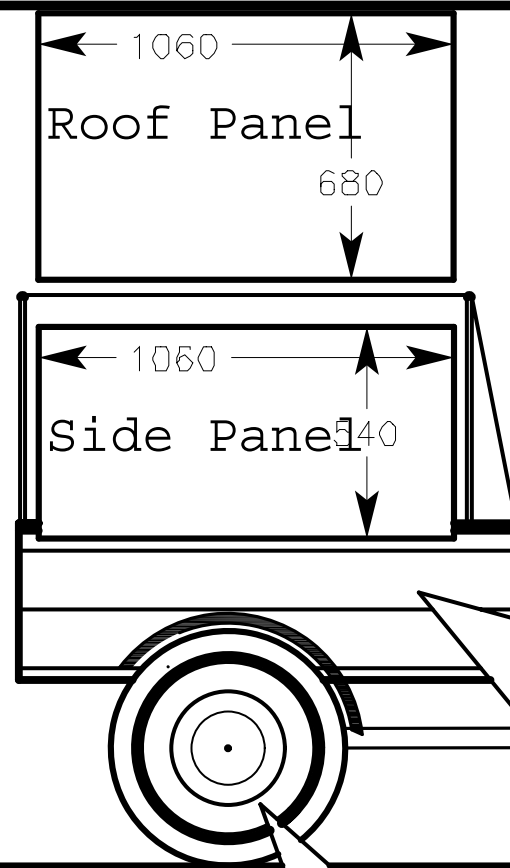

SOFT TOP OPTION

SOME SPACE IS USED BY THE REAR LIGHTS  
PLEASE TAKE THE LIGHTING FITTED INTO  
CONSIDERATION WHEN CHOOSING AD SIZE

Wheel Discs X 2

STICK ON AD' PRINTED ON VINYL GRAPHICS  
MUST FIT INTO CONCENTRIC CIRCLES / RING  
NOTE : CYCLES MAXIMUS.COM LOGO  
MOULDED IN TO INSIDE SPACE

Total Wrap Length 1665 x 2  
ie from rear to Front Midpoint.

SCREEN PRINT  
ONTO FABRIC OR  
STICK ON AD'  
PRINTED ON VINYL