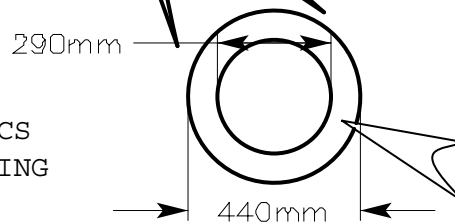

SOFT TOP OPTION

SOME SPACE IS USED BY THE REAR LIGHTS  
PLEASE TAKE THE LIGHTING FITTED INTO  
CONSIDERATION WHEN CHOOSING AD SIZE

Wheel Discs X 2

STICK ON AD' PRINTED ON VINYL GRAPHICS  
MUST FIT INTO CONCENTRIC CIRCLES / RING  
NOTE : CYCLES MAXIMUS.COM LOGO  
MOULDED IN TO INSIDE SPACE

Total Wrap Length 1665 x 2  
ie from rear to Front Midpoint.

SCREEN PRINT  
ONTO FABRIC OR  
STICK ON AD'  
PRINTED ON VINYL