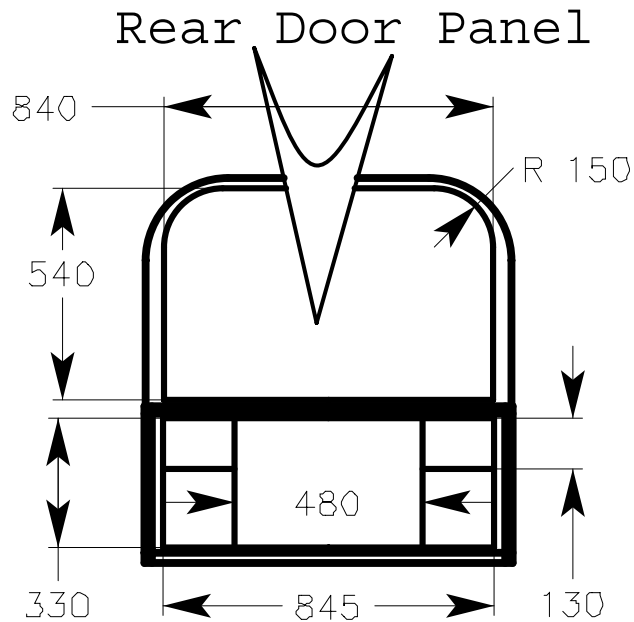

SOFT TOP OPTION

SOME SPACE IS USED BY THE REAR LIGHTS  
PLEASE TAKE THE LIGHTING FITTED INTO  
CONSIDERATION WHEN CHOOSING AD SIZE

Wheel Discs X 2

STICK ON AD' PRINTED ON VINYL GRAPHICS  
MUST FIT INTO CONCENTRIC CIRCLES / RING  
NOTE : CYCLES MAXIMUS.COM LOGO  
MOULDED IN TO INSIDE SPACE

Total Wrap Length 1665 x 2  
ie from rear to Front Midpoint.

SCREEN PRINT  
ONTO FABRIC OR  
STICK ON AD'  
PRINTED ON VINYL