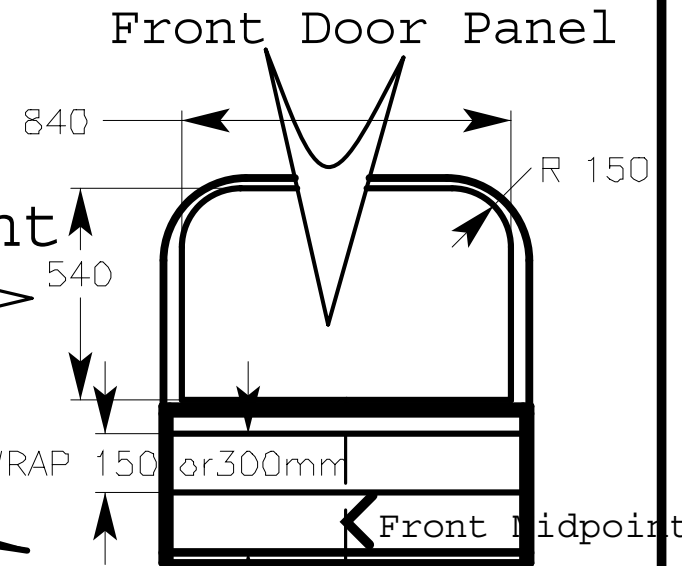

SOFT TOP OPTION

SOME SPACE IS USED BY THE REAR LIGHTS  
PLEASE TAKE THE LIGHTING FITTED INTO  
CONSIDERATION WHEN CHOOSING AD SIZE

Wheel Discs X 2

STICK ON AD' PRINTED ON VINYL GRAPHICS  
MUST FIT INTO CONCENTRIC CIRCLES / RING  
NOTE : CYCLES MAXIMUS.COM LOGO  
MOULDED IN TO INSIDE SPACE

Total Wrap Length 1665 x 2  
ie from rear to Front Midpoint.

SCREEN PRINT  
ONTO FABRIC OR  
STICK ON AD'  
PRINTED ON VINYL